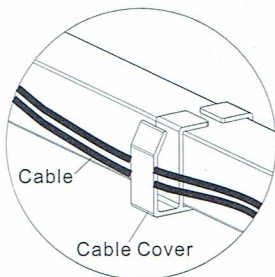

1. Tube Cover 1 (2PCS)
2. TV plate (1PCS)
3. Tube (1PCS)
4. Tube Cover 2 (1PCS)
5. Bottom plate 1 (1PCS)
6. Bottom plate 2 (2PCS)
7. Anti-slip rubber 1 (2PCS)
8. Anti-slip rubber 2 (2PCS)

STEP 1

Install bottom plate

4x4mm
F

STEP 2

Install TV plate

⚠ warning

Make sure the handle here is tightly locked before hang up the screen

STEP 3

Attaching screen to TV plate

Increase washer(E) based on actual situation

STEP 4

Adjusting screen

To adjust the monitor with the supplied 5x5 allen key(G)

CAUTION

This product contains small items that could be a choking hazard if swallowed. Keep these items away from young children.