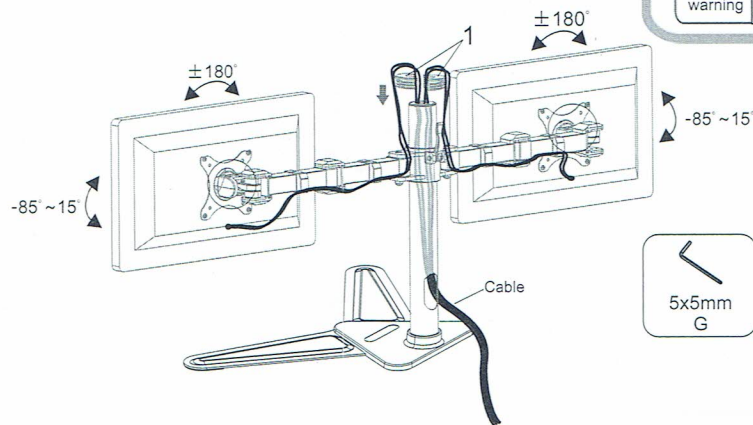

Item No.:D2D

Installation guide

VESA
75x75
100x100

10°-30°

max
10kg

-85°-15°

M4x12MM M5x12MM M6x20MM M6x8MM
A(8PCS) B(8PCS) C(3PCS) D(6PCS)

ø6.5x13x2 4X4MM 5X5MM
E(16PCS) F(1PCS) G(1PCS)

1. Tube Cover 1 (2PCS)
2. TV plate (1PCS)
3. Tube (1PCS)
4. Tube Cover 2 (1PCS)
5. Bottom plate 1 (1PCS)
6. Bottom plate 2 (2PCS)
7. Anti-slip rubber 1 (2PCS)
8. Anti-slip rubber 2 (2PCS)

STEP 1

Install bottom plate

4x4mm
F

STEP 2

Install TV plate

⚠ warning

Make sure the handle here is tightly locked before hang up the screen

STEP 3

Attaching screen to TV plate

Increase washer(E) based on actual situation

STEP 4

Adjusting screen

To adjust the monitor with the supplied 5x5 allen key(G)

CAUTION

This product contains small items that could be a choking hazard if swallowed. Keep these items away from young children.