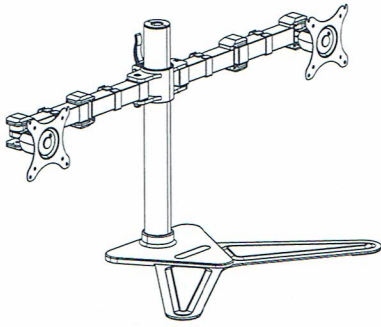

Item No.:D2D

Installation guide

VESA
75x75
100x100

10°-30°

max
10kg

-85°-15°

M4x12MM M5x12MM M6x20MM M6x8MM
A(8PCS) B(8PCS) C(3PCS) D(6PCS)

ø6.5x13x2 4X4MM 5X5MM
E(16PCS) F(1PCS) G(1PCS)

1. Tube Cover 1 (2PCS)
2. TV plate (1PCS)
3. Tube (1PCS)
4. Tube Cover 2 (1PCS)
5. Bottom plate 1 (1PCS)
6. Bottom plate 2 (2PCS)
7. Anti-slip rubber 1 (2PCS)
8. Anti-slip rubber 2 (2PCS)

STEP 1

Install bottom plate

4x4mm
F

STEP 2

Install TV plate

⚠ warning

Make sure the handle here is tightly locked before hang up the screen

STEP 3

Attaching screen to TV plate

Increase washer(E) based on actual situation

STEP 4

Adjusting screen

To adjust the monitor with the supplied 5x5 allen key(G)

CAUTION

This product contains small items that could be a choking hazard if swallowed. Keep these items away from young children.