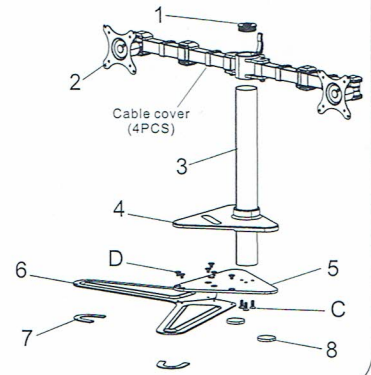

Item No.:D2D

Installation guide

VESA
75x75
100x100

10°-30°

max
10kg

-85°-15°

M4x12MM M5x12MM M6x20MM M6x8MM
A(8PCS) B(8PCS) C(3PCS) D(6PCS)

ø6.5x13x2 4X4MM 5X5MM
E(16PCS) F(1PCS) G(1PCS)

1. Tube Cover 1 (2PCS)
2. TV plate (1PCS)
3. Tube (1PCS)
4. Tube Cover 2 (1PCS)
5. Bottom plate 1 (1PCS)
6. Bottom plate 2 (2PCS)
7. Anti-slip rubber 1 (2PCS)
8. Anti-slip rubber 2 (2PCS)

STEP 1

Install bottom plate

4x4mm
F

STEP 2

Install TV plate

⚠ warning

Make sure the handle here is tightly locked before hang up the screen

STEP 3

Attaching screen to TV plate

Increase washer(E) based on actual situation

STEP 4

Adjusting screen

To adjust the monitor with the supplied 5x5 allen key(G)

CAUTION

This product contains small items that could be a choking hazard if swallowed. Keep these items away from young children.