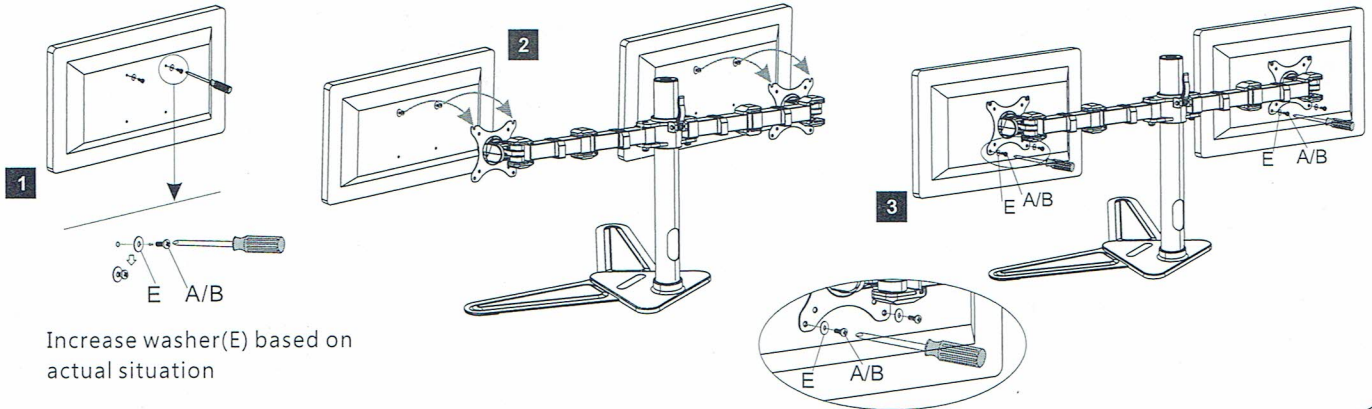

1. Tube Cover 1 (2PCS)
2. TV plate (1PCS)
3. Tube (1PCS)
4. Tube Cover 2 (1PCS)
5. Bottom plate 1 (1PCS)
6. Bottom plate 2 (2PCS)
7. Anti-slip rubber 1 (2PCS)
8. Anti-slip rubber 2 (2PCS)

STEP 1

Install bottom plate

4x4mm
F

STEP 2

Install TV plate

⚠ warning

Make sure the handle here is tightly locked before hang up the screen

STEP 3

Attaching screen to TV plate

Increase washer(E) based on actual situation

STEP 4

Adjusting screen

To adjust the monitor with the supplied 5x5 allen key(G)

CAUTION

This product contains small items that could be a choking hazard if swallowed. Keep these items away from young children.