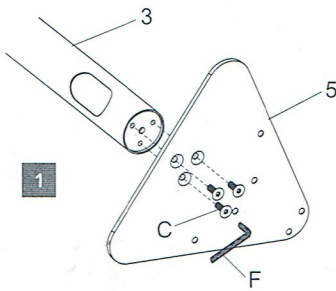

Item No.:D2D

Installation guide

VESA
75x75
100x100

10°-30°

max
10kg

-85°-15°

M4x12MM M5x12MM M6x20MM M6x8MM
A(8PCS) B(8PCS) C(3PCS) D(6PCS)

ø6.5x13x2 4X4MM 5X5MM
E(16PCS) F(1PCS) G(1PCS)

1. Tube Cover 1 (2PCS)
2. TV plate (1PCS)
3. Tube (1PCS)
4. Tube Cover 2 (1PCS)
5. Bottom plate 1 (1PCS)
6. Bottom plate 2 (2PCS)
7. Anti-slip rubber 1 (2PCS)
8. Anti-slip rubber 2 (2PCS)

STEP 1

Install bottom plate

4x4mm
F

STEP 2

Install TV plate

⚠ warning

Make sure the handle here is tightly locked before hang up the screen

STEP 3

Attaching screen to TV plate

Increase washer(E) based on actual situation

STEP 4

Adjusting screen

To adjust the monitor with the supplied 5x5 allen key(G)

CAUTION

This product contains small items that could be a choking hazard if swallowed. Keep these items away from young children.