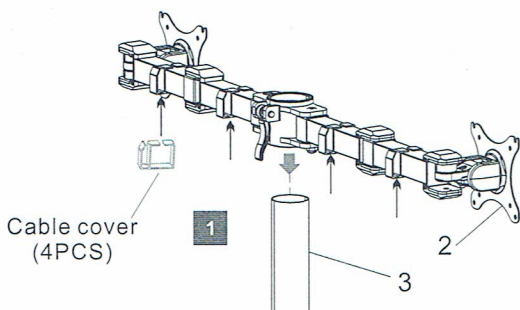

1. Tube Cover 1 (2PCS)
2. TV plate (1PCS)
3. Tube (1PCS)
4. Tube Cover 2 (1PCS)
5. Bottom plate 1 (1PCS)
6. Bottom plate 2 (2PCS)
7. Anti-slip rubber 1 (2PCS)
8. Anti-slip rubber 2 (2PCS)

STEP 1

Install bottom plate

4x4mm
F

STEP 2

Install TV plate

⚠ warning

Make sure the handle here is tightly locked before hang up the screen

STEP 3

Attaching screen to TV plate

Increase washer(E) based on actual situation

STEP 4

Adjusting screen

To adjust the monitor with the supplied 5x5 allen key(G)

CAUTION

This product contains small items that could be a choking hazard if swallowed. Keep these items away from young children.