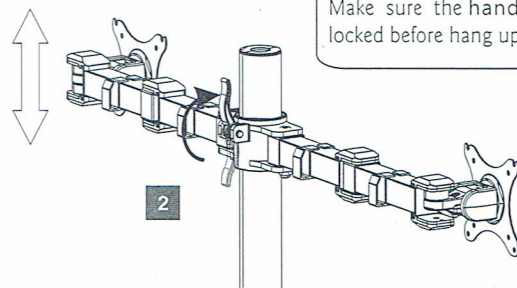

1. Tube Cover 1 (2PCS)
2. TV plate (1PCS)
3. Tube (1PCS)
4. Tube Cover 2 (1PCS)
5. Bottom plate 1 (1PCS)
6. Bottom plate 2 (2PCS)
7. Anti-slip rubber 1 (2PCS)
8. Anti-slip rubber 2 (2PCS)

STEP 1

Install bottom plate

4x4mm
F

STEP 2

Install TV plate

⚠ warning

Make sure the handle here is tightly locked before hang up the screen

STEP 3

Attaching screen to TV plate

Increase washer(E) based on actual situation

STEP 4

Adjusting screen

To adjust the monitor with the supplied 5x5 allen key(G)

CAUTION

This product contains small items that could be a choking hazard if swallowed. Keep these items away from young children.