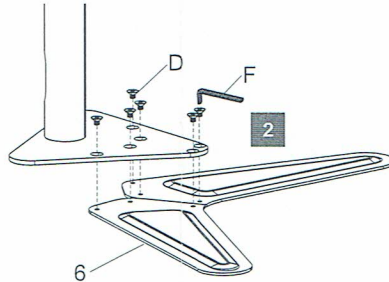

Item No.:D2D

Installation guide

VESA
75x75
100x100

10°-30°

max
10kg

-85°-15°

M4x12MM M5x12MM M6x20MM M6x8MM
A(8PCS) B(8PCS) C(3PCS) D(6PCS)

ø6.5x13x2 4X4MM 5X5MM
E(16PCS) F(1PCS) G(1PCS)

1. Tube Cover 1 (2PCS)
2. TV plate (1PCS)
3. Tube (1PCS)
4. Tube Cover 2 (1PCS)
5. Bottom plate 1 (1PCS)
6. Bottom plate 2 (2PCS)
7. Anti-slip rubber 1 (2PCS)
8. Anti-slip rubber 2 (2PCS)

STEP 1

Install bottom plate

4x4mm
F

STEP 2

Install TV plate

⚠ warning

Make sure the handle here is tightly locked before hang up the screen

STEP 3

Attaching screen to TV plate

Increase washer(E) based on actual situation

STEP 4

Adjusting screen

To adjust the monitor with the supplied 5x5 allen key(G)

CAUTION

This product contains small items that could be a choking hazard if swallowed. Keep these items away from young children.