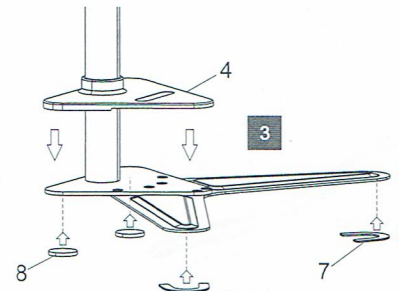

Item No.:D2D

Installation guide

VESA
75x75
100x100

10°-30°

max
10kg

-85°-15°

M4x12MM M5x12MM M6x20MM M6x8MM
A(8PCS) B(8PCS) C(3PCS) D(6PCS)

ø6.5x13x2 4X4MM 5X5MM
E(16PCS) F(1PCS) G(1PCS)

1. Tube Cover 1 (2PCS)
2. TV plate (1PCS)
3. Tube (1PCS)
4. Tube Cover 2 (1PCS)
5. Bottom plate 1 (1PCS)
6. Bottom plate 2 (2PCS)
7. Anti-slip rubber 1 (2PCS)
8. Anti-slip rubber 2 (2PCS)

STEP 1

Install bottom plate

4x4mm
F

STEP 2

Install TV plate

⚠ warning

Make sure the handle here is tightly locked before hang up the screen

STEP 3

Attaching screen to TV plate

Increase washer(E) based on actual situation