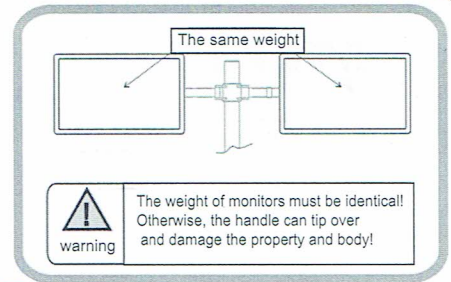

4x4mm
F

STEP 2

Install TV plate

⚠ warning

Make sure the handle here is tightly locked before hang up the screen

STEP 3

Attaching screen to TV plate

Increase washer(E) based on actual situation

STEP 4

Adjusting screen

To adjust the monitor with the supplied 5x5 allen key(G)

CAUTION

This product contains small items that could be a choking hazard if swallowed. Keep these items away from young children.